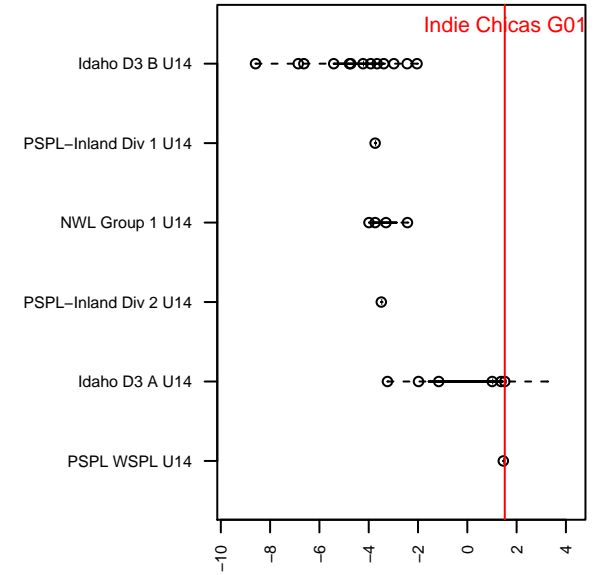

**attack and defense rating
relative to others at age
and all opponents in last 13 months**